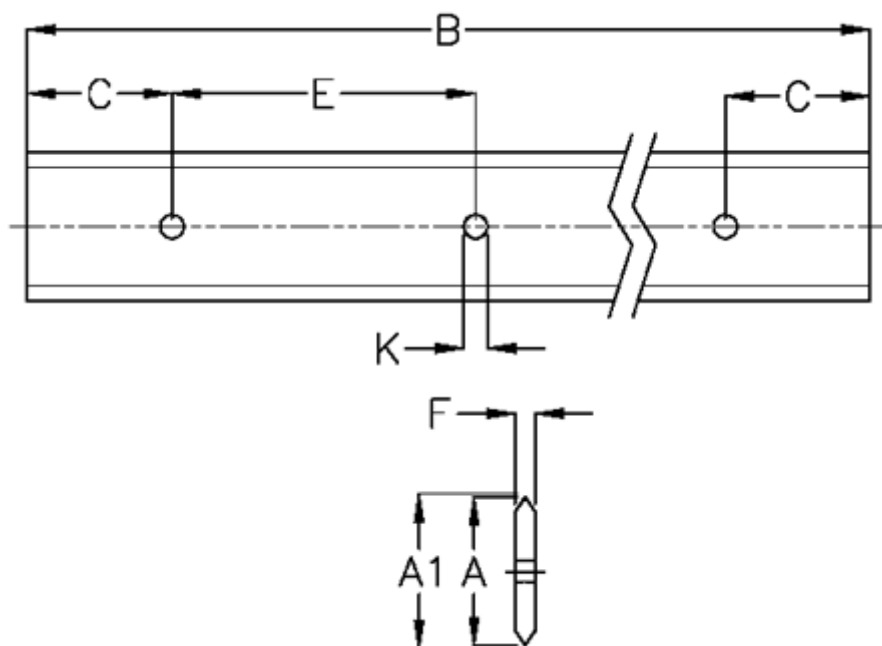

Data Sheet

Article number: 057124026961

Description: Hepco GV3 slide L 76 L2696 P1
with counterbored holes

Measures

A	= 76
A1	= 76.81
B	= 2696
C	= 43.0
E	= 90
F	= 9.12
For bearing	= J54
K	= 11.5xM10

Precision type	= P1
Weight kg/1000	= 5.00